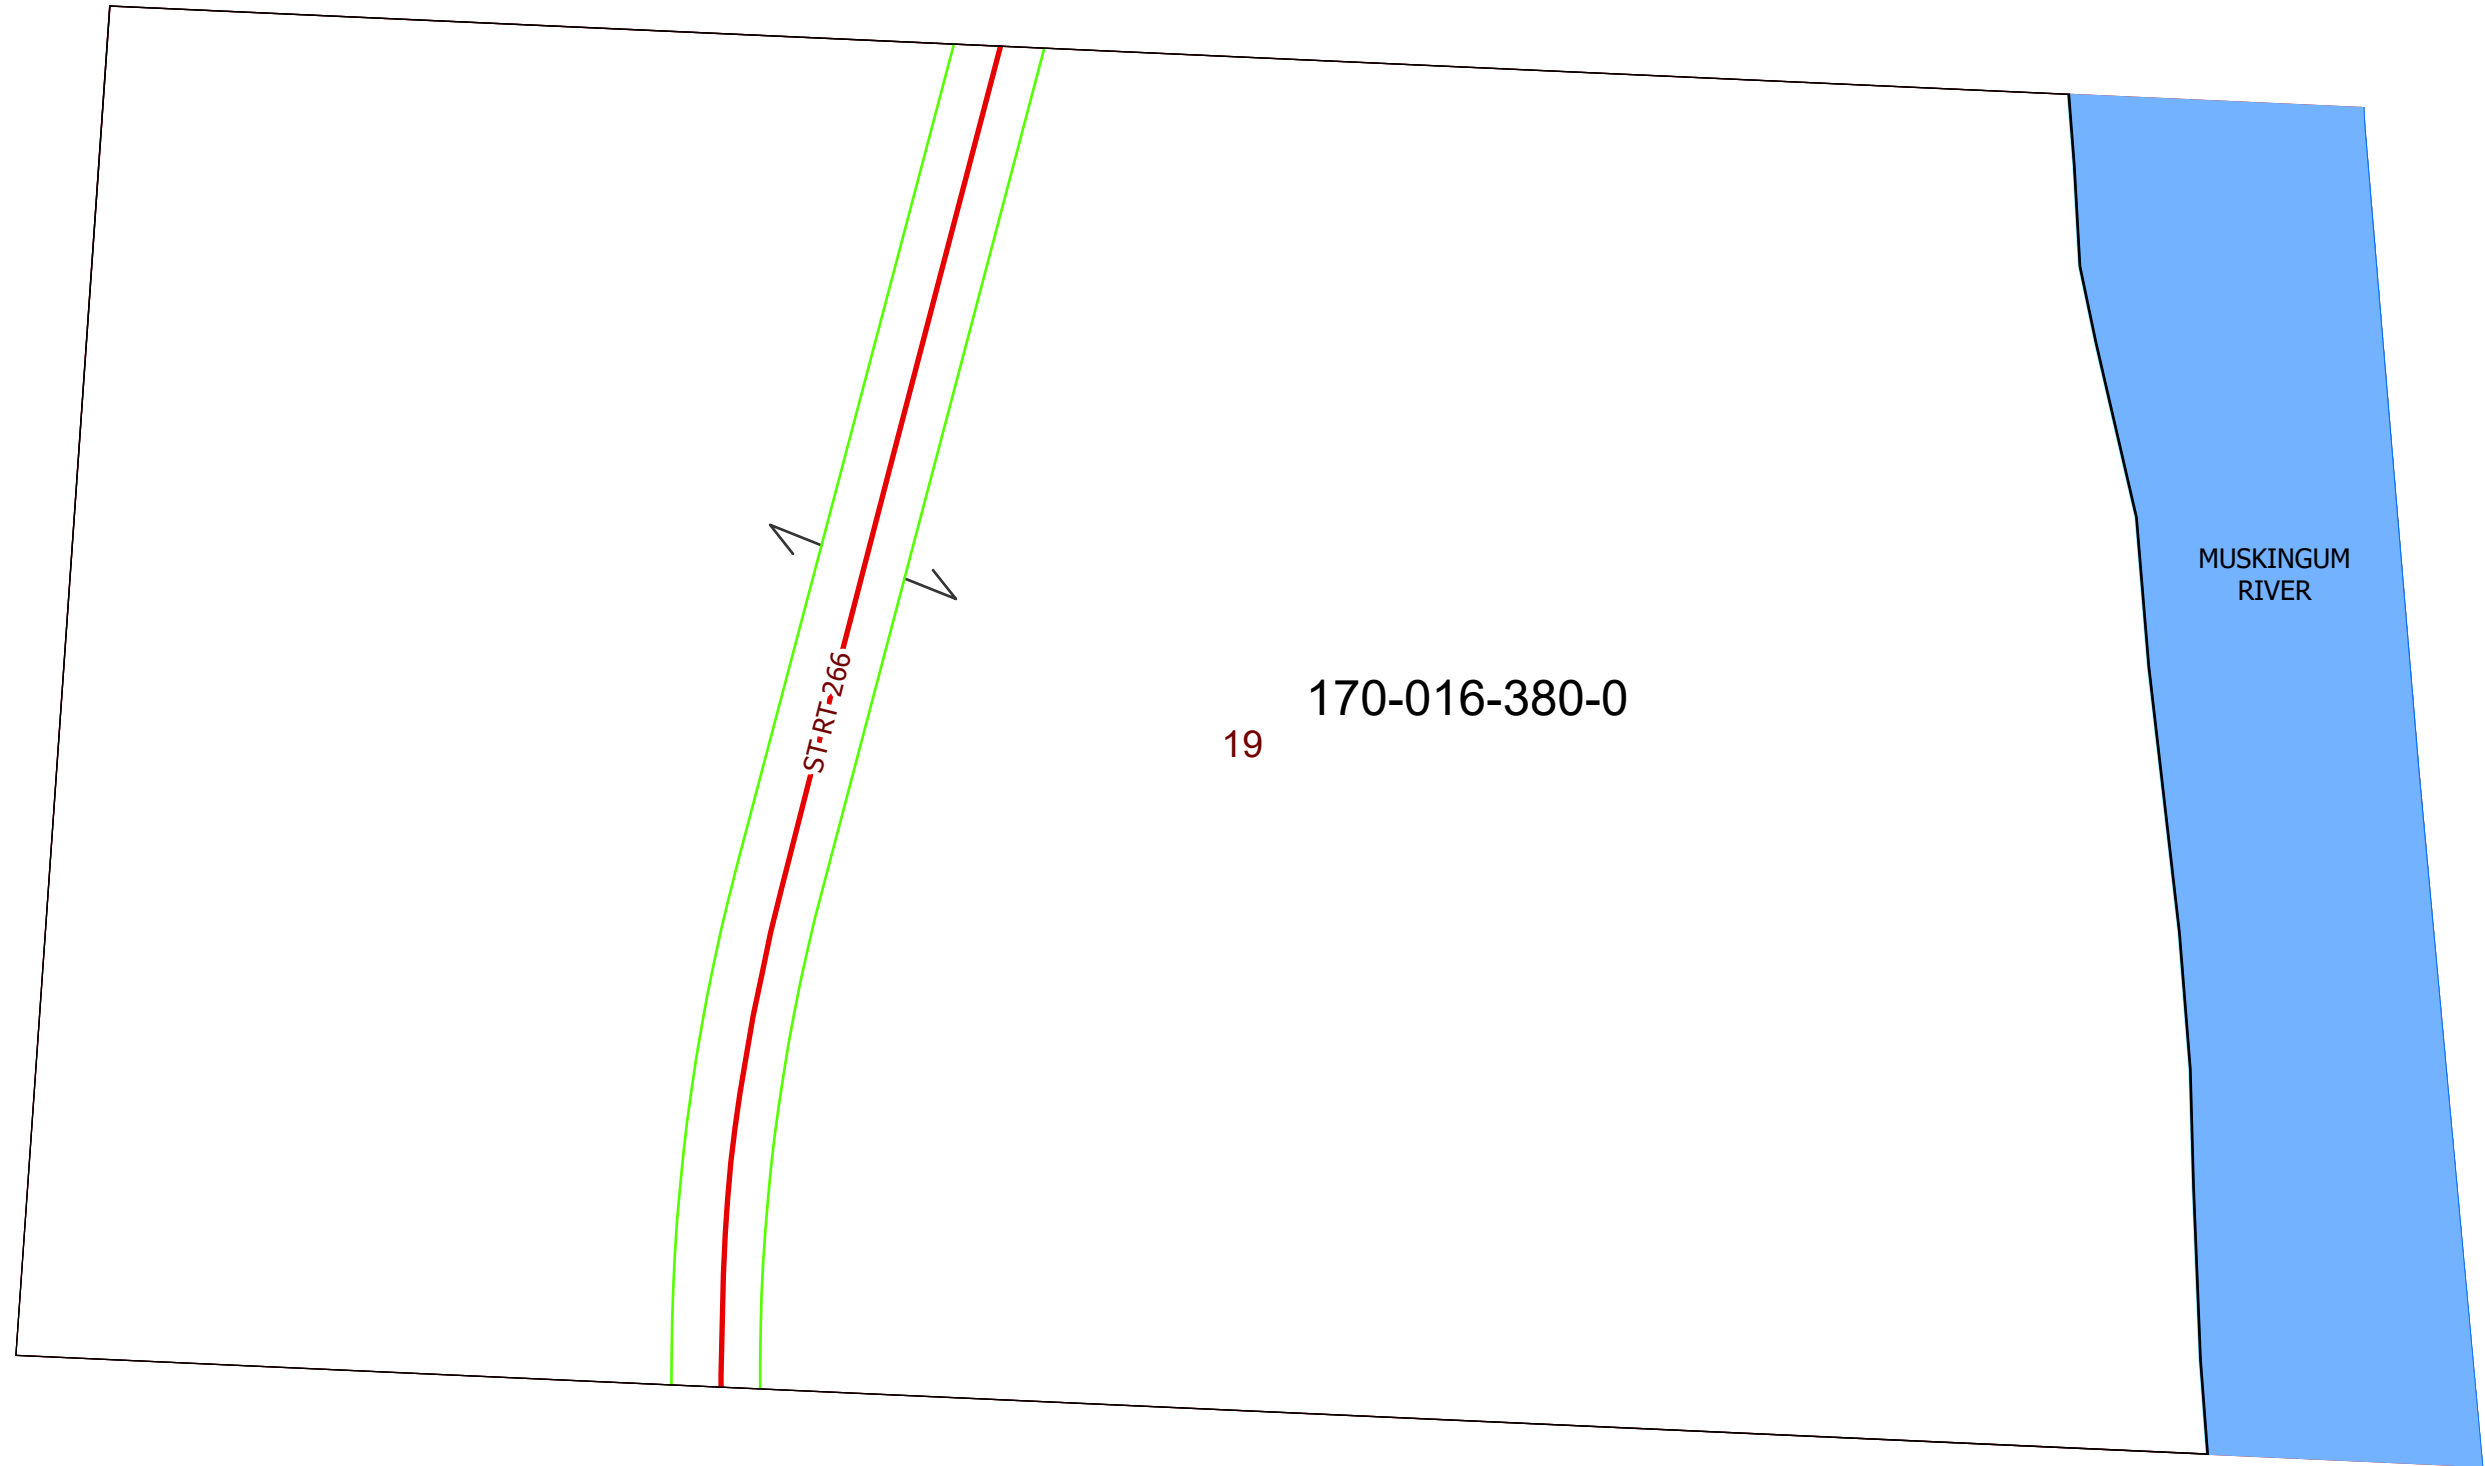

# MORGAN COUNTY, OHIO

**Boundaries**

Type

- County
- Hidden
- Hydro
- Parcel
- ROW
- Section
- Lot
- \*\*\*\*\* <all other values>

08/10/2020

## WINDSOR TWP. FRAC. 19, T-9, R-11, MUSKINGUM ALLOTMENT

PIN	Owner	LegalDescr	VOL	PAGE	Acres
170-016-380-0	SCHAADS DAIRY FARM PROPERTIES LIMITED	R11 T09 S00 FR 19	OR125	731	26